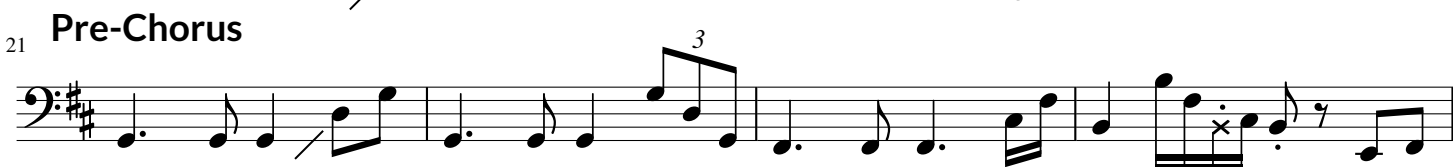

Lately (Live)

(Steve Wonder)

5 Strings
(Tuning: -1)

♩ = 74 **Intro**

39

43

47

Pre-Chorus